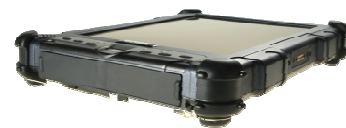

Highlights

full metal light metal alloy housing
fanless design and completely sealed
housing IP65 from all sides
MIL-STD810F and ATEX Zone II
HDD in Shockmount Case
sunlight readable Display with LEDs

Ultra-rugged Tablet PC with completely sealed light metal alloy housing. IP65 from all sides, MIL-STD810F and ATEX Zone II. Intel Celeron M423 with 1.06GHz clockrate. 1GB of RAM upgradeable up to 2GB, HDD 2.5" 120GB SATA, optionally also available 32GB or 64GB Solid State Drive. Integrated HSUPA Modem and GPS Receiver are optionally available.

Article:

- Durios T10 Ultimate Light
- Art.Nr.:200541

Standards:

- MIL-STD810F
- IP65
- ATEX Zone II, Category 3
- E-Mark

Display:

- 10.4 Inch
- 1024x768 Pixel

Processor:

- Intel Celeron M423 1,06GHz

RAM Options:

- Standard: 1GB
- max. 2GB

Video:

- Intel 945GME
- max. 128MB of shared Memory

Audio:

- Realtec ACC262
- 2x built-in stereo Speakers, waterproof

HDD Options:

- Standard: 120GB
- 32GB or 64GB Solid State Drive