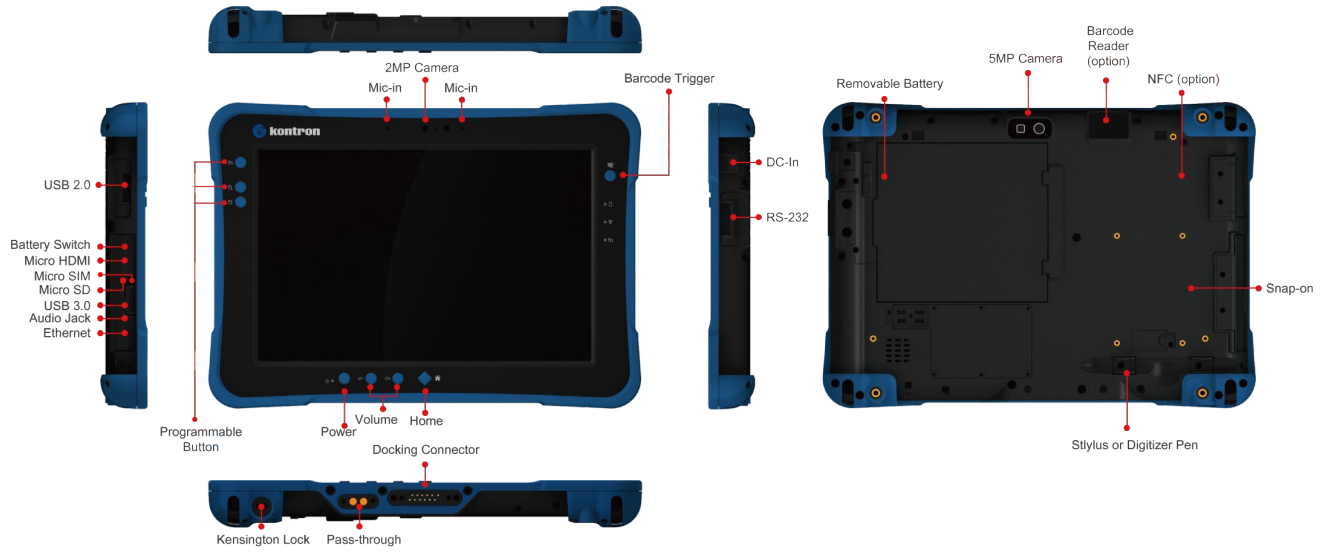

► CONNECTIVITY